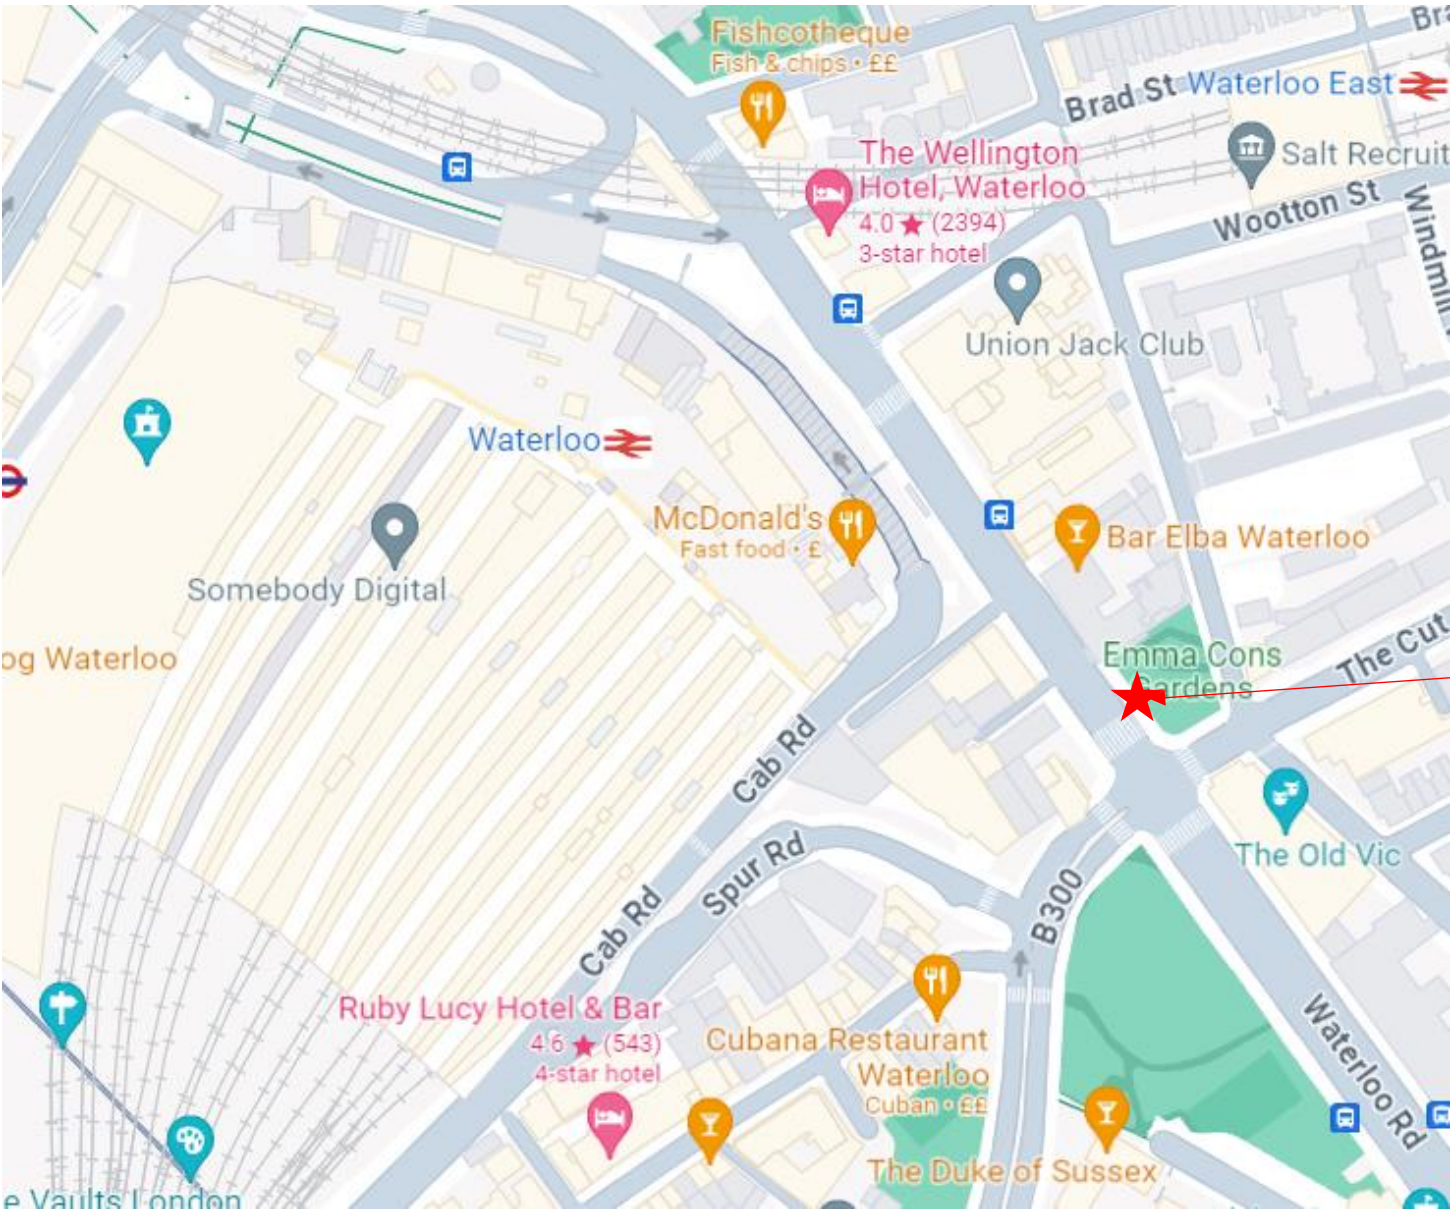

## Afternoon tours 2 of 2

The Sun	The Crown and Anchor	The Cross Keys	The Sun Tavern	The Nag's Head
21, Drury Lane WC2B 5RH	23, Old Brewers Yard WC2H 9PS	31, Endell St. WC2H 9EB	66, Long Acre WC2E 9JD	10 James St, WC2E 8BT
Dance outside the office building opposite. (Time Out etc)	Dance outside Urban Outfitters, opposite	Dance in the loading bay	Dance in the covered alley	Dance on Floral St at the side of the pub, closed to traffic by a barrow.
///finishing.next.shows	///began.jaws.gums	///unable.scenes.exam	///king.hurls.video	///mole.rips.maps

# Euston and King's Cross/St Pancras

The Betjeman Arms

Euston Tap

# Waterloo

Fire Station pub  
(opposite)

# Covent Garden

The Cross Keys

The Crown & Anchor

The Prince of Wales

The Sun Tavern

The Nag's Head (shown on both maps)