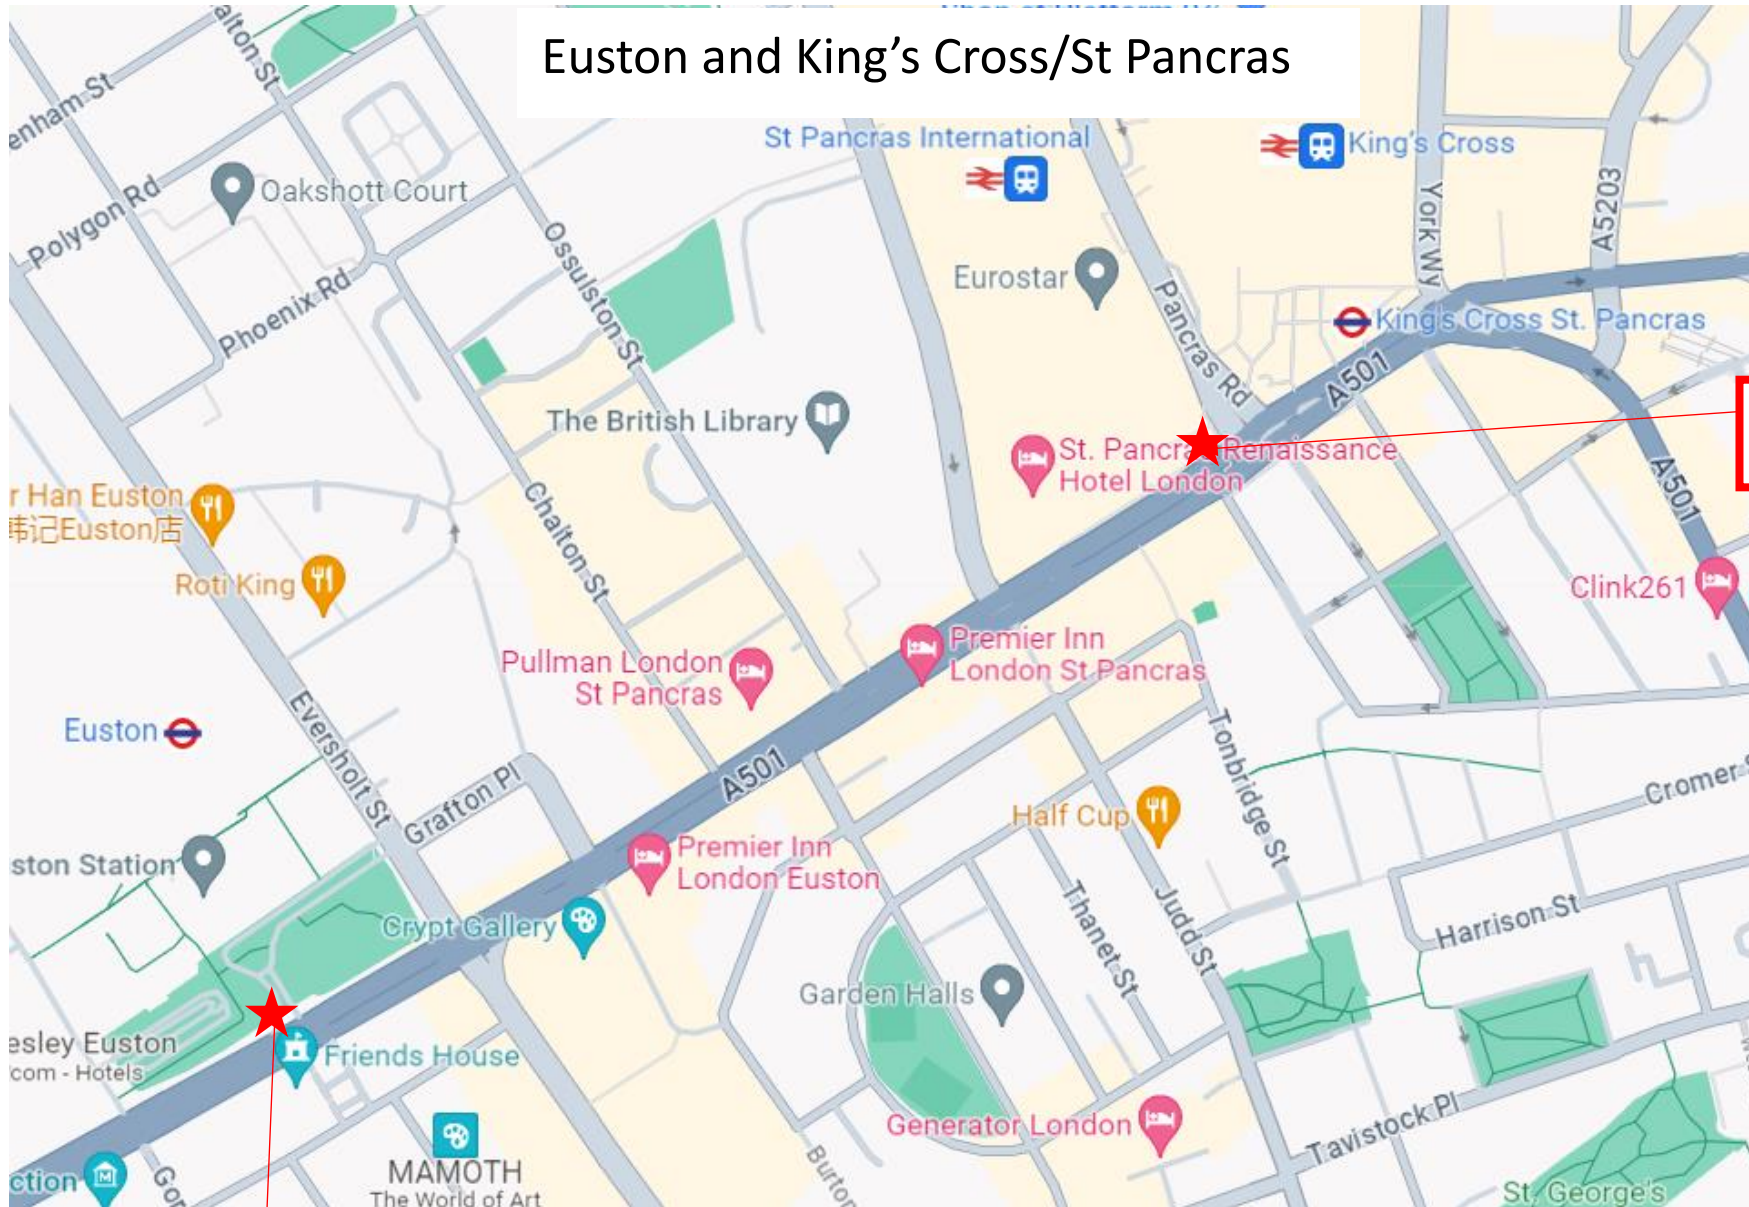

Euston and King's Cross/St Pancras

The Betjeman Arms

Euston Tap