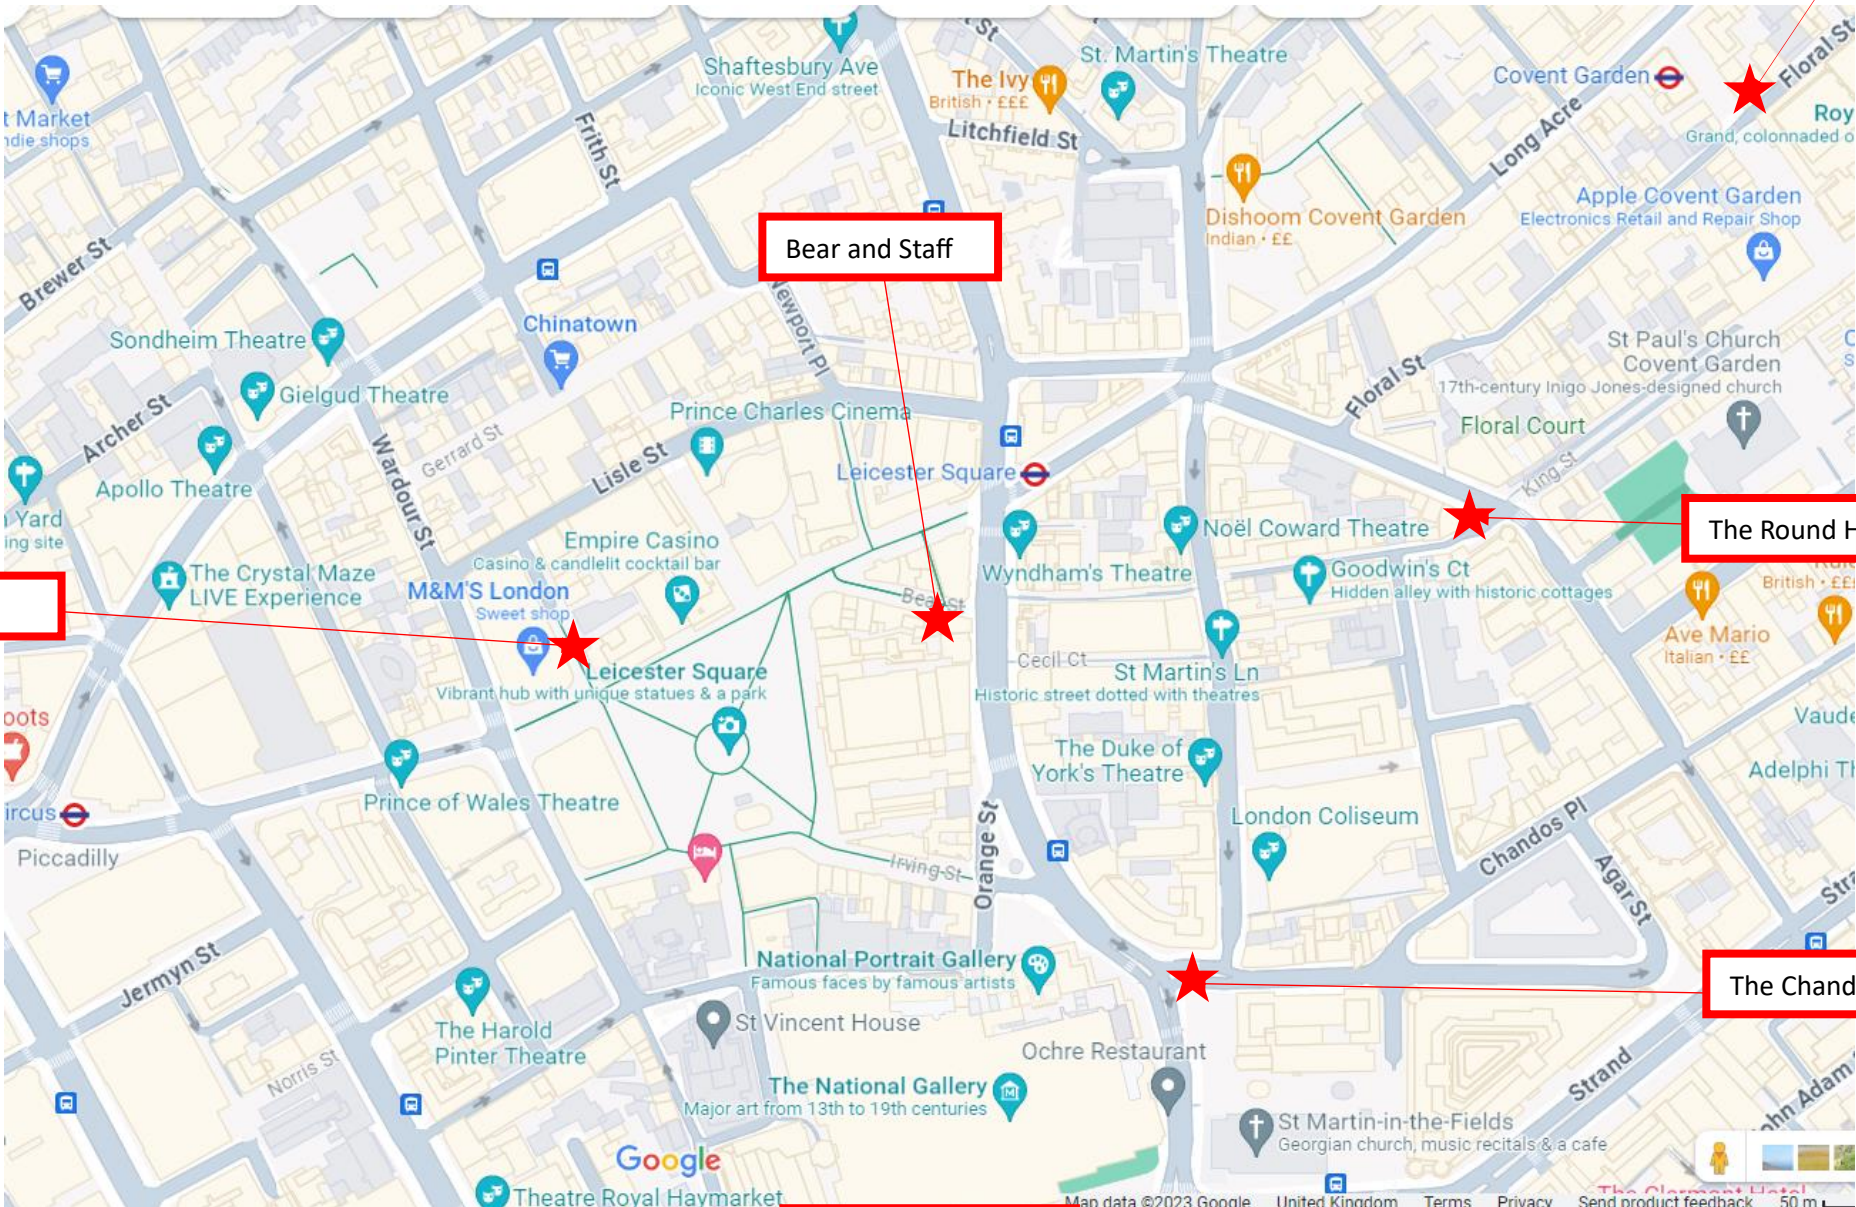

## Afternoon tours 1 of 2

The Imperial	The Round House	The Chandos	The Bear and Staff	The Prince of Wales
5 Leicester St, WC2H 7BL	1 Garrick St, WC2E 9BF	29 St Martin's Ln, WC2N 4DD	10-12 Bear St, WC2H 7AX	150, Drury Lane WC2B 5TD
Dance on the pedestrianised road in front of the pub.	Dance on New Row or the pavement outside the pub by the post boxes	Dance on the paved area of St Martin's Place opposite the pub	Dance on the pedestrianised road to the side of the pub.	Dance on paved area opposite
///vets.grape.custom	///monkey.escape.tennis	///carbon.crush.lakes	///noon.cheek.cloak	///digits.snail.chip

## Afternoon tours 2 of 2

The Sun	The Crown and Anchor	The Cross Keys	The Sun Tavern	The Nag's Head
21, Drury Lane WC2B 5RH	23, Old Brewers Yard WC2H 9PS	31, Endell St. WC2H 9EB	66, Long Acre WC2E 9JD	10 James St, WC2E 8BT
Dance outside the office building opposite. (Time Out etc)	Dance outside Urban Outfitters, opposite	Dance in the loading bay	Dance in the covered alley	Dance on Floral St at the side of the pub, closed to traffic by a barrow.
///finishing.next.shows	///began.jaws.gums	///unable.scenes.exam	///king.hurls.video	///mole.rips.maps

# North of Trafalgar Square

The Nag's Head

Bear and Staff

The Round House

The Imperial

The Chandos

Trafalgar Square

The Sun

# Covent Garden

The Cross Keys

The Crown & Anchor

The Prince of Wales

The Sun Tavern

The Nag's Head (shown on both maps)