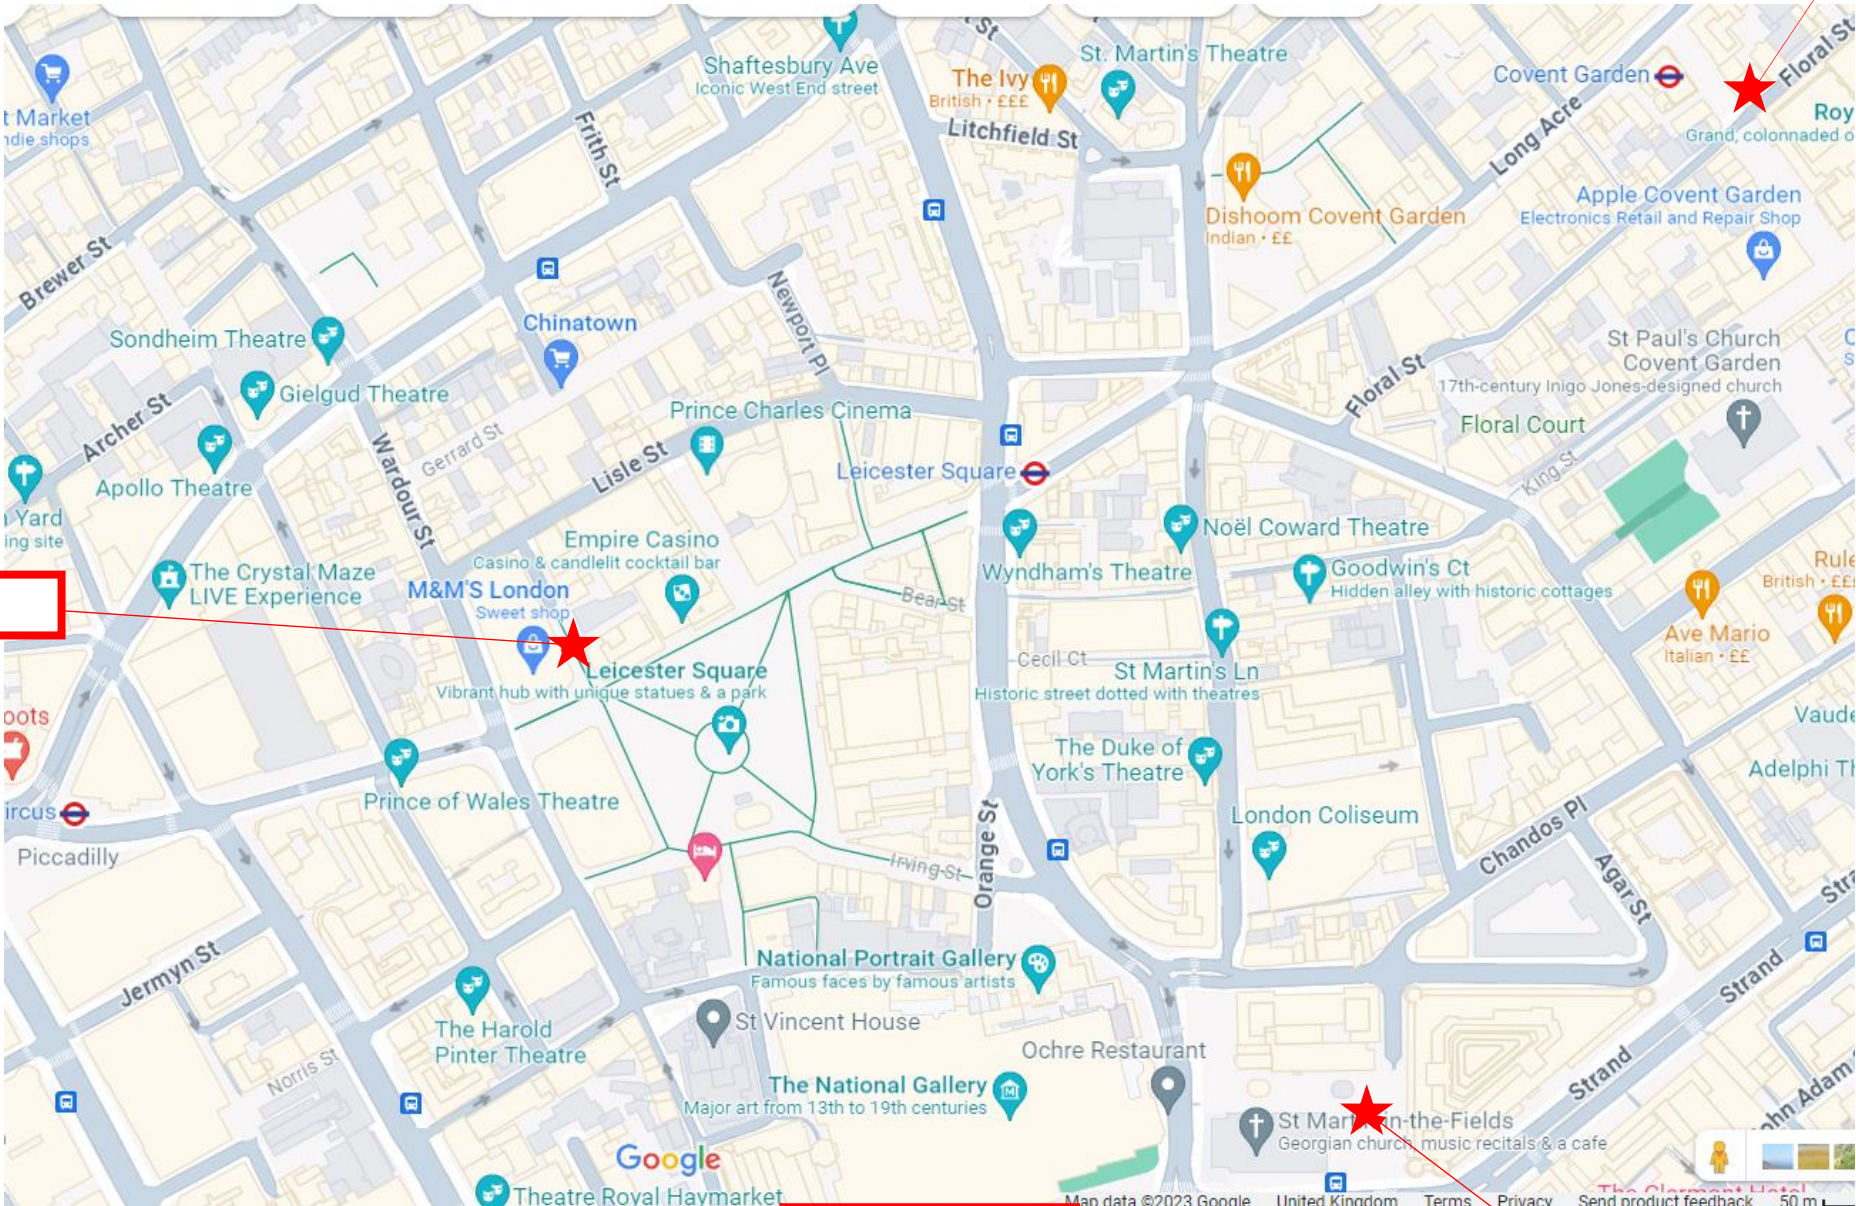

North of Trafalgar Square

The Nag's Head

The Imperial

Trafalgar Square

The Harp/St Martin-in-the-Fields Church Path