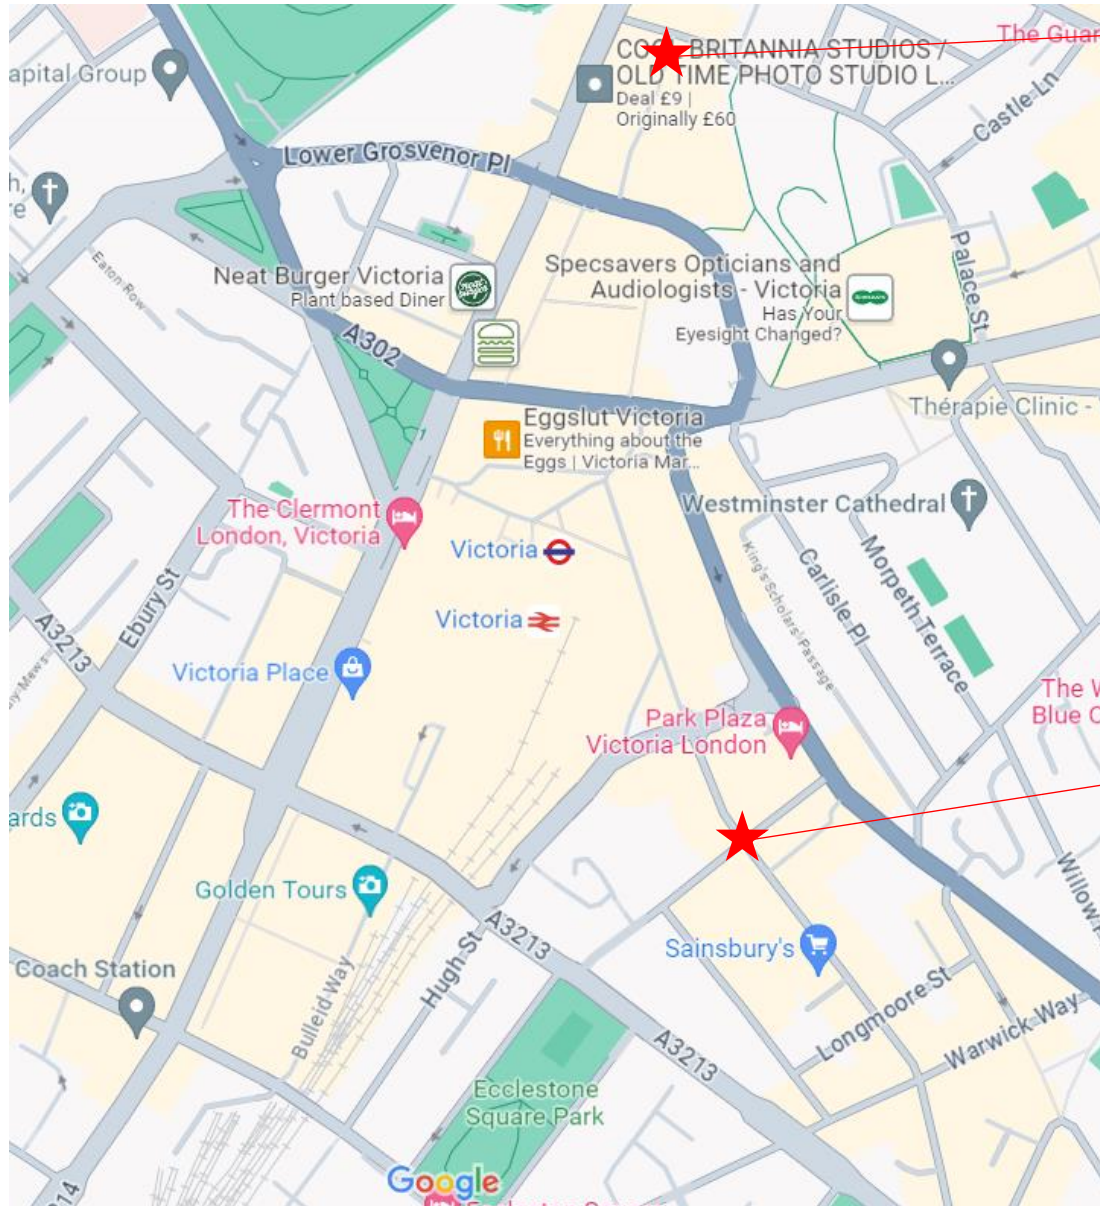

Victoria

Phoenix

Victoria Taps